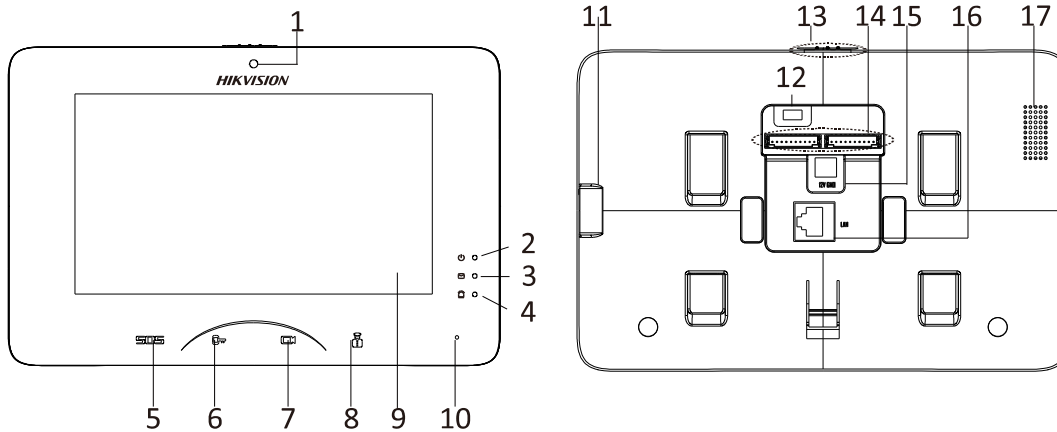

Appearance and Interfaces

Index	Description	Index	Description
1	Built-in Camera	10	Microphone
2	Power Supply Indicator	11	TF Card Slot
3	Information Indicator	12	Serial Port
4	Alarm Indicator	13	Mechanical Switch
5	SOS Touch Key	14	Terminals
6	Unlock Touch Key	15	Power Supply Interface
7	Live View Touch Key	16	Network Interface
8	Management Center Touch Key	17	Loudspeaker
9	LCD Display Screen		

Distributed by

Available Model

DS-KH8301-WTS, DS-KH8301-WT

HIKVISION®

Headquarters

No.555 Qianmo Road, Binjiang District,
Hangzhou 310051, China
T +86-571-8807-5998
overseasbusiness@hikvision.com

Hikvision USA
T +1-909-895-0400
sales.usa@hikvision.com

Hikvision Italy
T +39-0438-6902
info.it@hikvision.com

Hikvision Singapore
T +65-6684-4718
sg@hikvision.com

Hikvision Africa
T +27 (0) 0351172
sale.africa@hikvision.com

Hikvision Europe
T +31-23-55-42-770
info.eu@hikvision.com

Hikvision France
T +33(0)1-85-330-450
info.fr@hikvision.com

Hikvision Oceania
T +61-2-8599-4233
salesau@hikvision.com

Hikvision Hong Kong
T +852-2151-1761

Hikvision Middle East
T +971-4-8816086
salesme@hikvision.com

Hikvision Spain
T +34-91-737-16-55
info.es@hikvision.com

Hikvision Canada
T +1-909-895-0400
sales.usa@hikvision.com

Hikvision Russia
T +7-495-669-67-99
saleru@hikvision.com

Hikvision Poland
T +48-22-460-01-50
poland@hikvision.com

Hikvision Korea
T +82-31-731-8841
sales.korea@hikvision.com

Hikvision India
T +91-22-28469900
sales@pramahikvision.com

Hikvision UK
T +01628-902140
support.uk@hikvision.com

Hikvision Brazil
T +55 11 3318-0050
Latam.support@hikvision.com